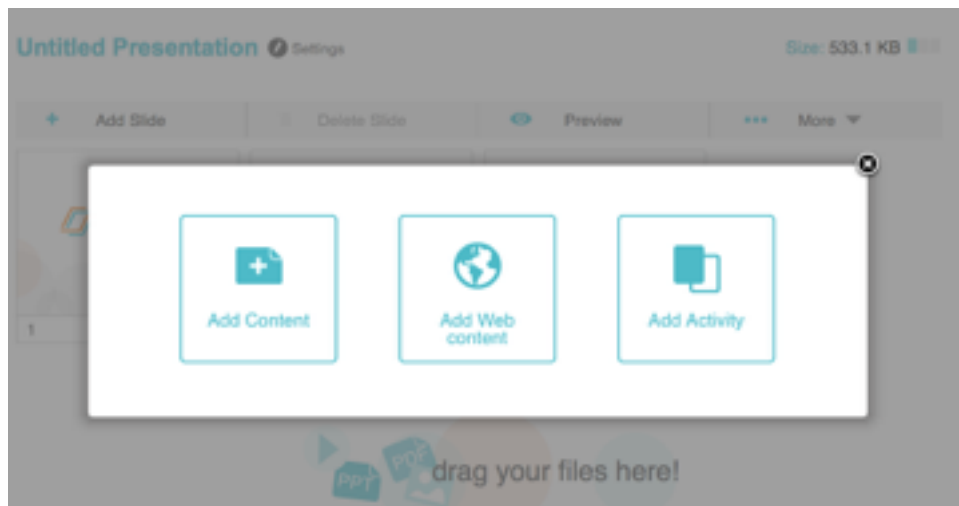

Nearpod Step Sheet

- 1. Login using your email**
- 2. Select what you would like to do**

3. To create:

4. You can upload a PPT/ Keynote previously made if you save it as a PDF. Just drag it onto the page. It will take a minute to download & then save.

5. You can also create from scratch.

6. You can add Content by selecting any of the following.

7. You can add Web Content by pasting in a URL & SAVE.

8. You can add an interactive Activity by selecting any of the following.