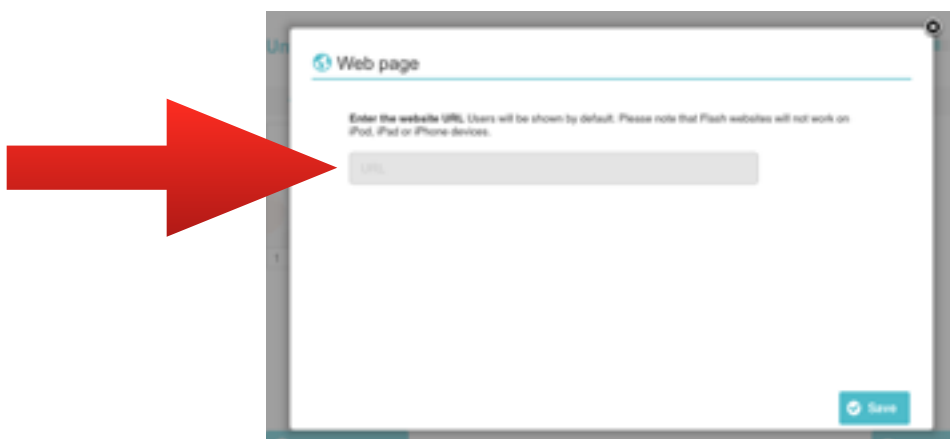

Nearpod Step Sheet

- 1. Login using your email**
- 2. Select what you would like to do**

3. To create:

4. You can upload a PPT/ Keynote previously made if you save it as a PDF. Just drag it onto the page. It will take a minute to download & then save.

5. You can also create from scratch.

6. You can add Content by selecting any of the following.

7. You can add Web Content by pasting in a URL & SAVE.

8. You can add an interactive Activity by selecting any of the following.