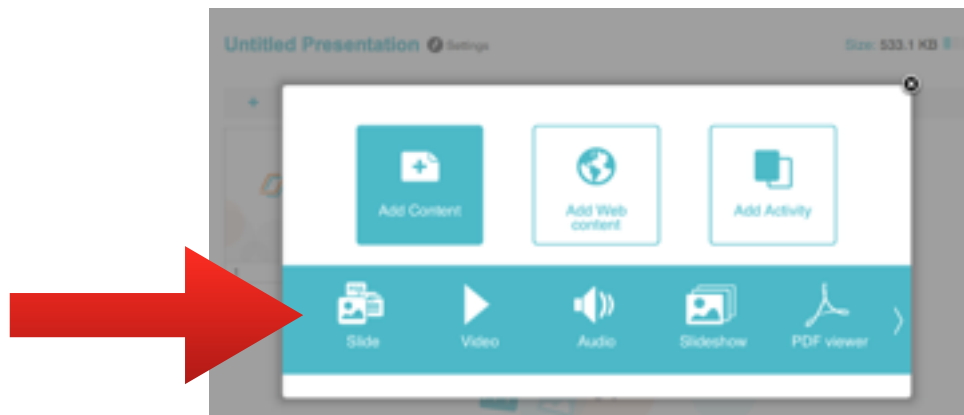

Nearpod Step Sheet

- 1. Login using your email**
- 2. Select what you would like to do**

3. To create:

4. You can upload a PPT/ Keynote previously made if you save it as a PDF. Just drag it onto the page. It will take a minute to download & then save.

5. You can also create from scratch.

6. You can add Content by selecting any of the following.

7. You can add Web Content by pasting in a URL & SAVE.

8. You can add an interactive Activity by selecting any of the following.